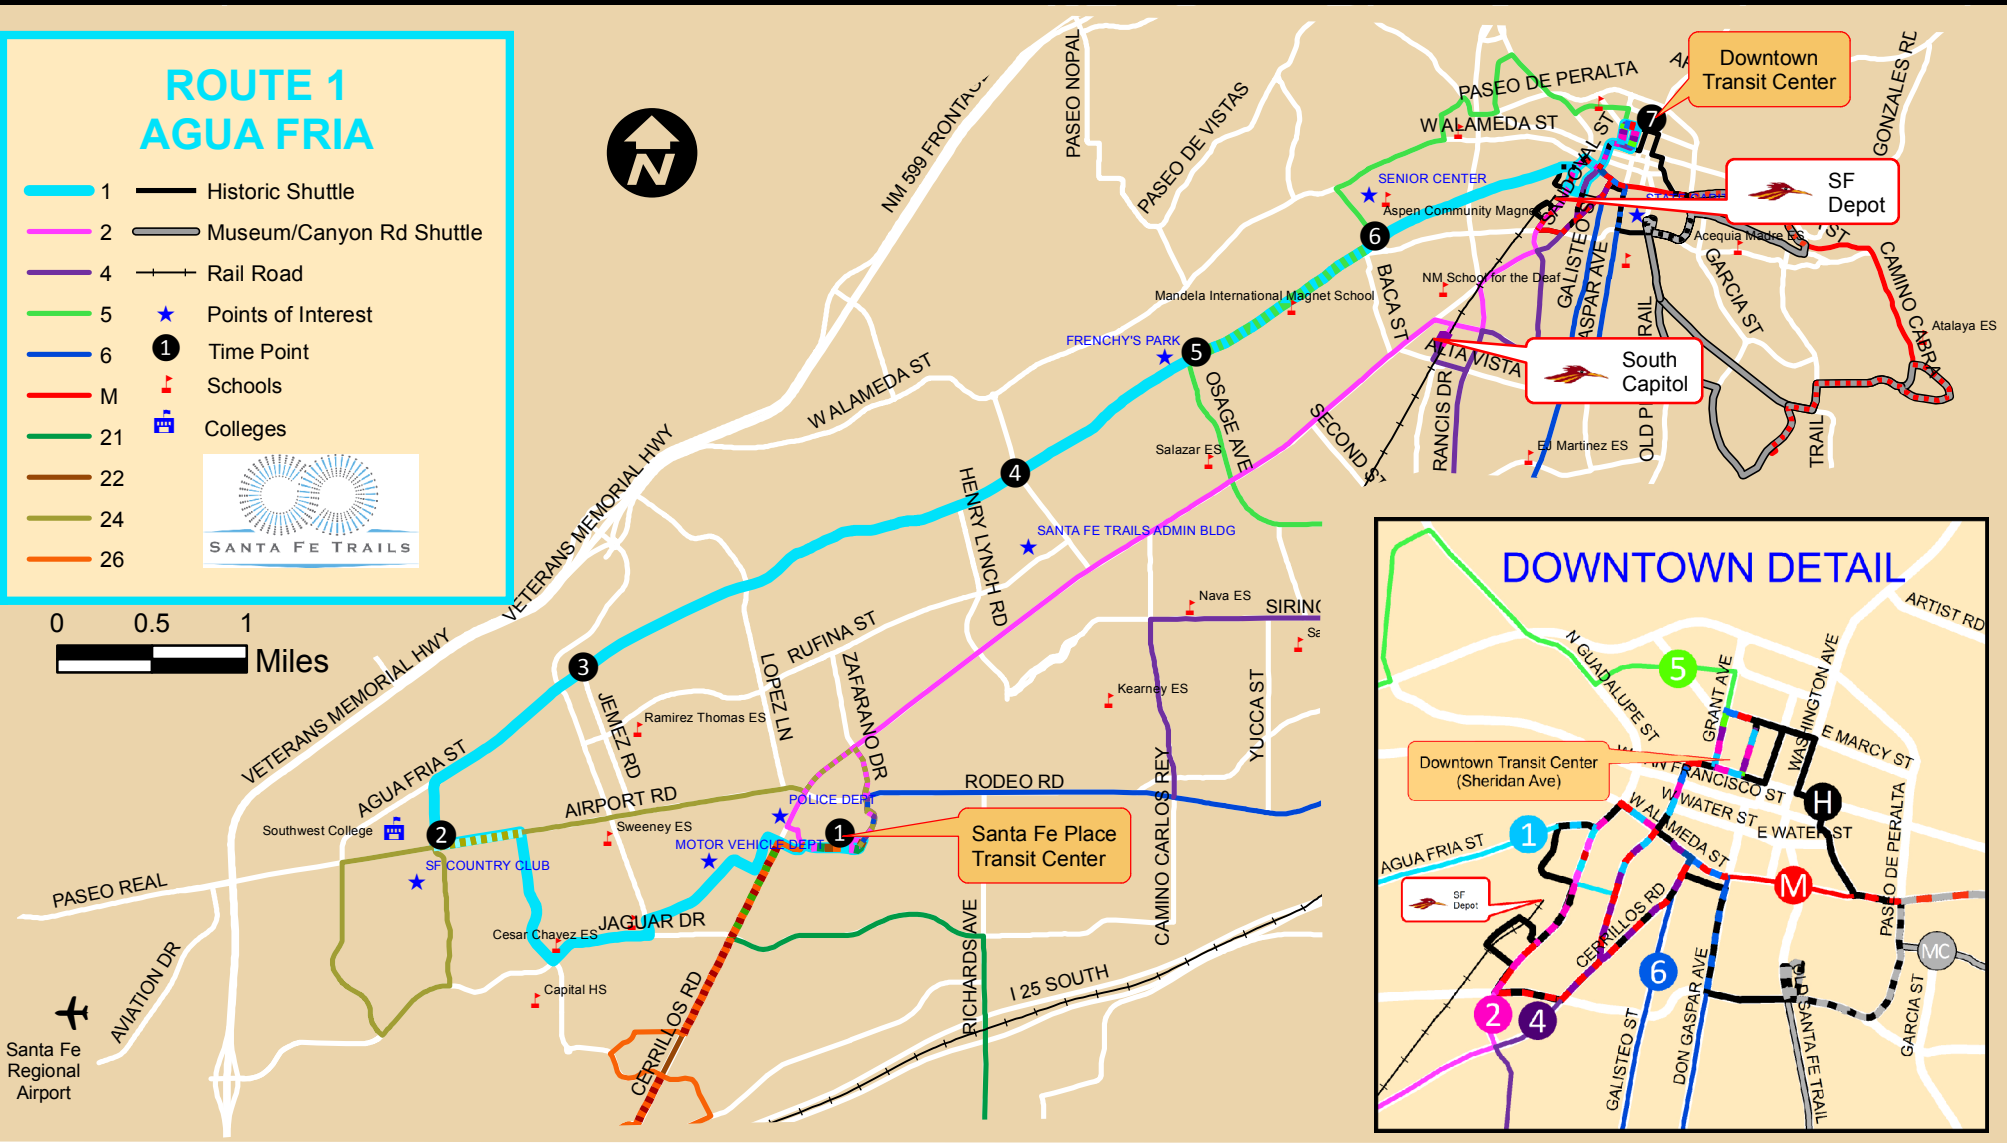

ROUTE 1 AGUA FRIA

- 1 Historic Shuttle
- 2 Museum/Canyon Rd Shuttle
- 4 Rail Road
- 5 Points of Interest
- 6 Time Point
- M Schools
- 21 Colleges
- 22
- 24
- 26

0 0.5 1
Miles

DOWNTOWN DETAIL